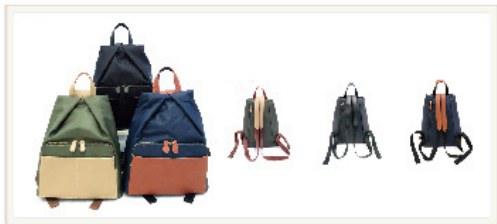

V-0450

Measurement 27 x 14 x 34cm
Body Fabric 290T Polyester
Trim Material Polyester inner lining