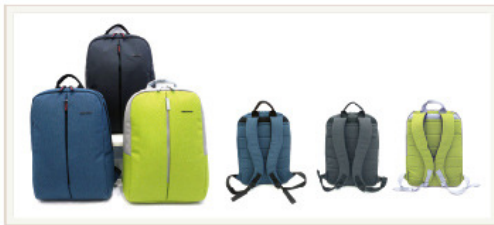

W-0522A

Measurement 31 x 9 x 44cm
Body Fabric 600D x 600D Polyester
Trim Material Polyester inner lining