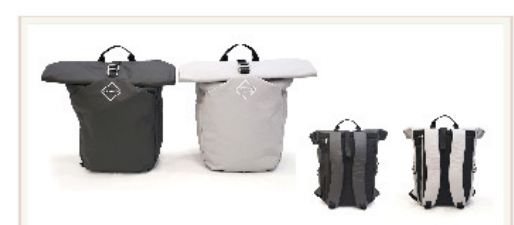

X-0472A

Measurement 27 x 12 x 40cm
Body Fabric Paper
Trim Material Polyester inner lining