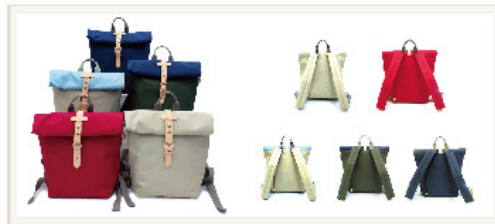

W-0065A

Measurement 24 x 14 x 34cm
Body Fabric 600D x 600D Polyester
Trim Material Polyester inner lining